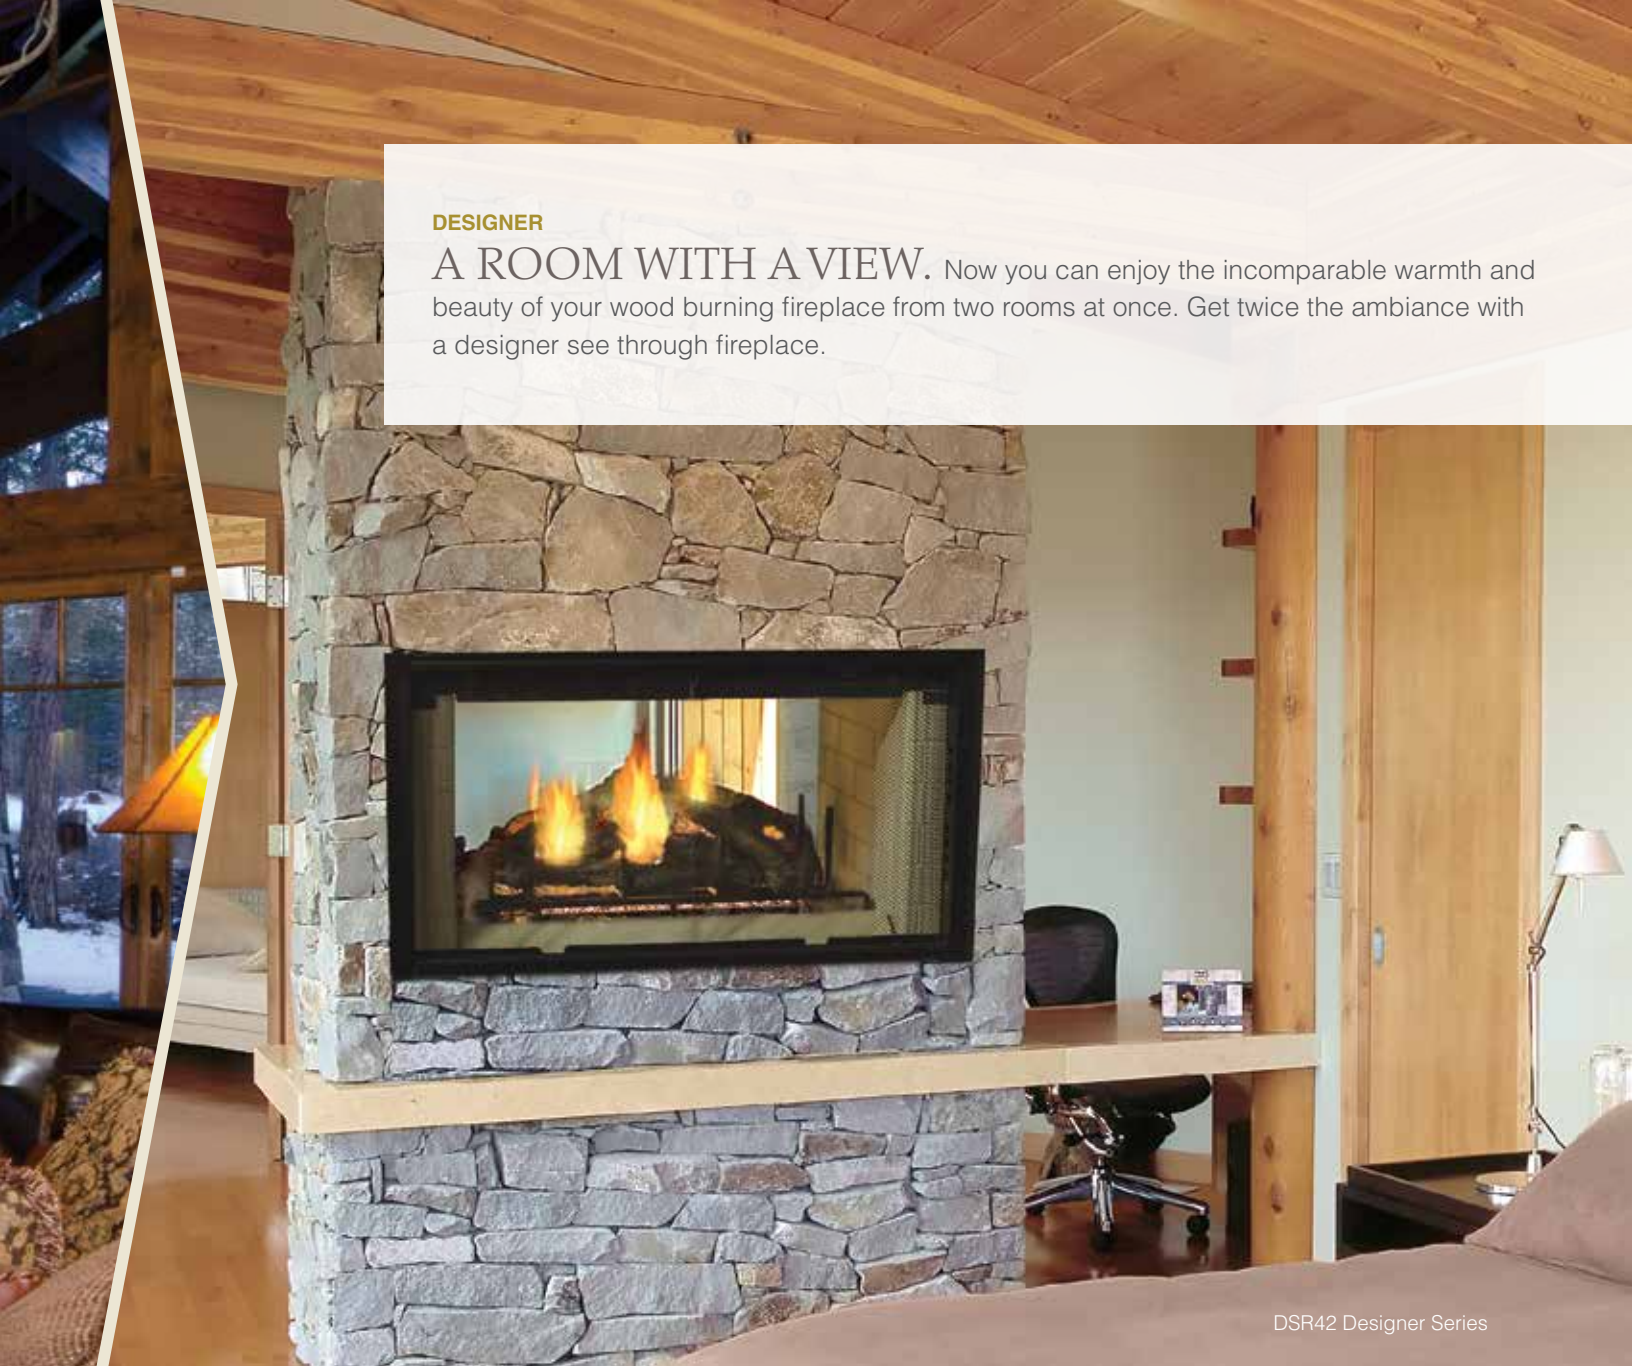

DESIGNER

A ROOM WITH A VIEW. Now you can enjoy the incomparable warmth and beauty of your wood burning fireplace from two rooms at once. Get twice the ambiance with a designer see through fireplace.

DSR42 Designer Series

STANDARD FEATURES

- Two sizes available; 42" and 36"
- Available in see-thru model
- Authentic masonry appearance
- Clean face design
- Outside air kit for enhanced venting

OPTIONAL FEATURES

- Glass bi-fold doors
- Two door finishes - Black & Stainless Steel
- Variety of gas logs available

DESIGN OPTIONS

Finishing

Designer Series bi-fold glass doors are available with Black or Stainless Steel trim.