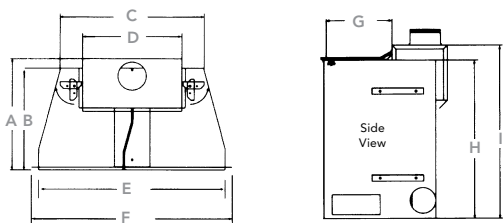

The Ultimate in Vented Fireplace Inserts, convert your wood burning fireplace to gas.

MODEL	VFI25	VFI30
HI/LO FIRE CONTROL	YES	YES
INPUT MAX. (NG)	25,000-17,000 BTU	30,000-17,500 BTU
INPUT MAX. (LP)	25,000-17,000 BTU	30,000-24,000 BTU
EFFICIENCY	74%NG / 78%LP	78%NG / 81%LP
VENTING	4"	4"
FE (P.4.1-02)	45.8%NG / 45.8%LP	50.6%NG / 50.6%LP

INSERT DIMENSIONS

	VFI25	VFI30
A	15¹/₂"	15¹/₂"
B	14"	14"
C	20¹/₂"	20¹/₂"
D	14"	14"
E	24¹/₄"	26¹/₂"
F	26¹/₄"	28⁵/₈"
G	8¹/₄"	8¹/₄"
H	16³/₄"	20¹/₄"
I	19"	22⁷/₁₆"

Surround (3 Piece)

3 PIECE SURROUND DIMENSIONS

MODELS	Height (O)	Width (P)	Part #
DELUXE			
VFI25	24¹³/₁₆"	36³/₁₆"	V25S2436B
VFI30	26¹³/₁₆"	40³/₄"	V30S2640B
DELUXE LARGE			
VFI25	26¹³/₁₆"	40³/₁₆"	V25S2640B
VFI30	28¹³/₁₆"	44³/₄"	V30S2844B

MINIMUM SIZE FOR INSTALLATION

MODELS	Front Width	Rear Width	Height	Depth
VFI25	24"	20¹/₂"	17¹/₂"	16"
VFI30	29"	20¹/₂"	20³/₄"	16¹/₂"

FEATURES*

- Millivolt valve system allows operation during a power failure with Hi/low heat and flame adjustment
- Blower with a thermostat controlled on/off including variable speed control is standard on all models
- Spill Safety Switch – in case of a blocked flue or downdraft, it will shut down the unit
- Dual burner system with glowing embers
- Bedroom and Bed Sitting Room approved

OPTIONAL FEATURES*

Log Sets – Choose from our LOGC6 five piece cast split oak log set with glowing ember chunks, or LOGC5 four piece cast split oak

Grills – Grills available in Black, or Classic Series Black with Polish Brass, Antique or Chrome Accents

Surrounds Deluxe (3 piece) – Black with Black trim

Risers for Deluxe Surrounds – Increases height coverage by 2¹/₂"

Thermostat – Wall Mount Millivolt, Thermostat, or Programmable Thermostat

Remote Control – On/Off, Thermostat or Hi/Lo On/Off

Refractory Brick Liner – VFI30 only

CHOICE OF LOG SETS

LOGC5 Split Cast Log Set

This unit illustrated is a VFI30 Vented Fireplace Insert – Natural Gas, with V30S2640B Surround Deluxe – Black V30T2640B Trim Black, V2R2640 Riser for Deluxe Surround V130GBL Grills – Black and LOGC5 Split Cast Log Set, V130RL Refractory Brick Liner.