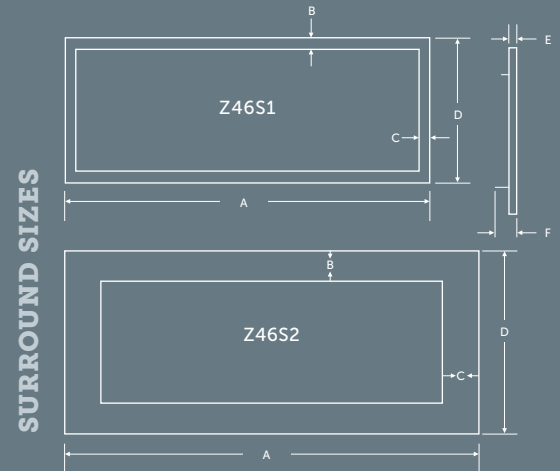

Universal Light Kit

Accent Lighting – Two Lamps

Porcelain Reflective Liner

Cannonballs

* All gas fireplaces manufactured as of January 1, 2015 will include a Safety Screen Barrier.

Z46S1 Z46S2

A	44 5/8"	50 3/8"
B	1 1/2"	4 3/8"
C	1 1/2"	4 3/8"
D	17 3/4"	22 1/2"
E	1"	1"
F	1 3/4"	1 3/4"

SPECIFICATIONS (IN.)

FIREPLACE DIMENSIONS

	Width	Height	Depth
ZBR46	46 1/4"	43 1/2"	17 7/8"

FRAMING DIMENSIONS

	Width	Height	Depth
ZRB46	47"	43 3/4"	18 1/4"

1. Unit Illustrated is a ZRB46N Zero Clearance Direct Vent Gas Fireplace – Natural Gas, ZRB46S2BL Surround Black, and ZRB46PL Porcelain Liners.
2. Unit Illustrated is a ZRB46N Zero Clearance Direct Vent Gas Fireplace – Natural Gas, ZRB46S1BL Surround Black, and ZRB46PL Porcelain Liners.
3. Unit Illustrated is a ZRB46N Zero Clearance Direct Vent Gas Fireplace - Natural Gas, ZRB46S1BL Surround Black, RBCB1 Cannonballs x 14, and ZRB46PL Porcelain Liners.
4. Unit Illustrated is a ZRB46N Zero Clearance Direct Vent Gas Fireplace – Natural Gas, ZRB46S1SS Surround Stainless Steel, and ZRB46PL Porcelain Liners.